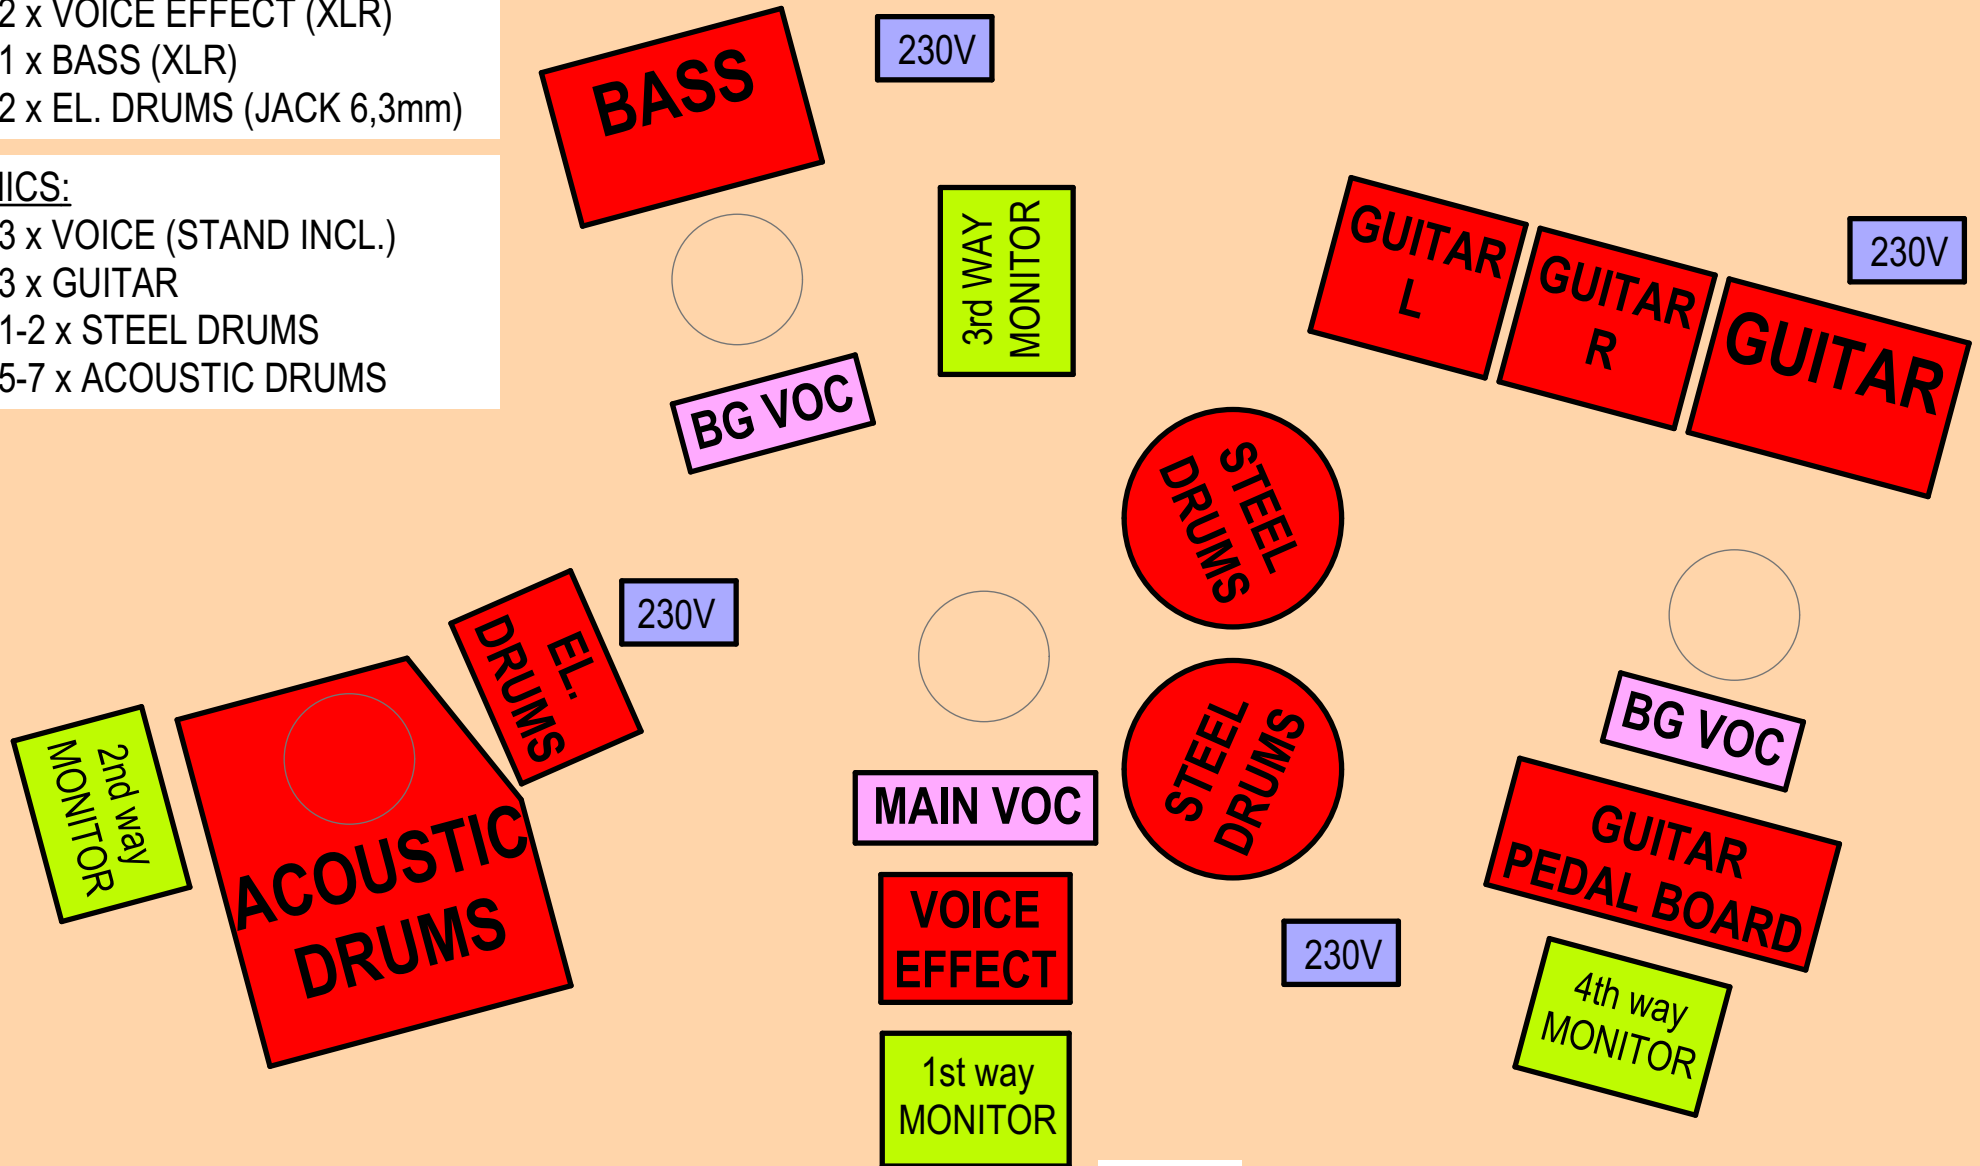

FRUFRU - STAGE PLAN

BACK

BANNER HOLDER (length 4m)

LINES:

- 2 x VOICE EFFECT (XLR)
- 1 x BASS (XLR)
- 2 x EL. DRUMS (JACK 6,3mm)

MICS:

- 3 x VOICE (STAND INCL.)
- 3 x GUITAR
- 1-2 x STEEL DRUMS
- 5-7 x ACOUSTIC DRUMS

FRONT